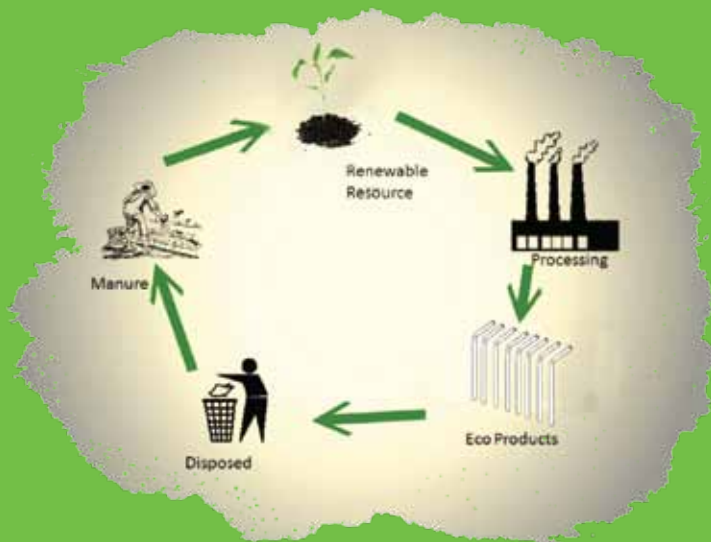

straws

I  
am  
not  
Plastic.

BIOSTRAWS products are biodegradable and compostable pipettes containing natural starch and other nature-oriented environment.

Packaging and disposable products.

BIOSTRAWS are broken down by microorganisms and enzymes.

Once the biological process is complete, biographies turn it into environmentally friendly compost, leaving no carbon dioxide, water, inorganic compounds and pollutants.